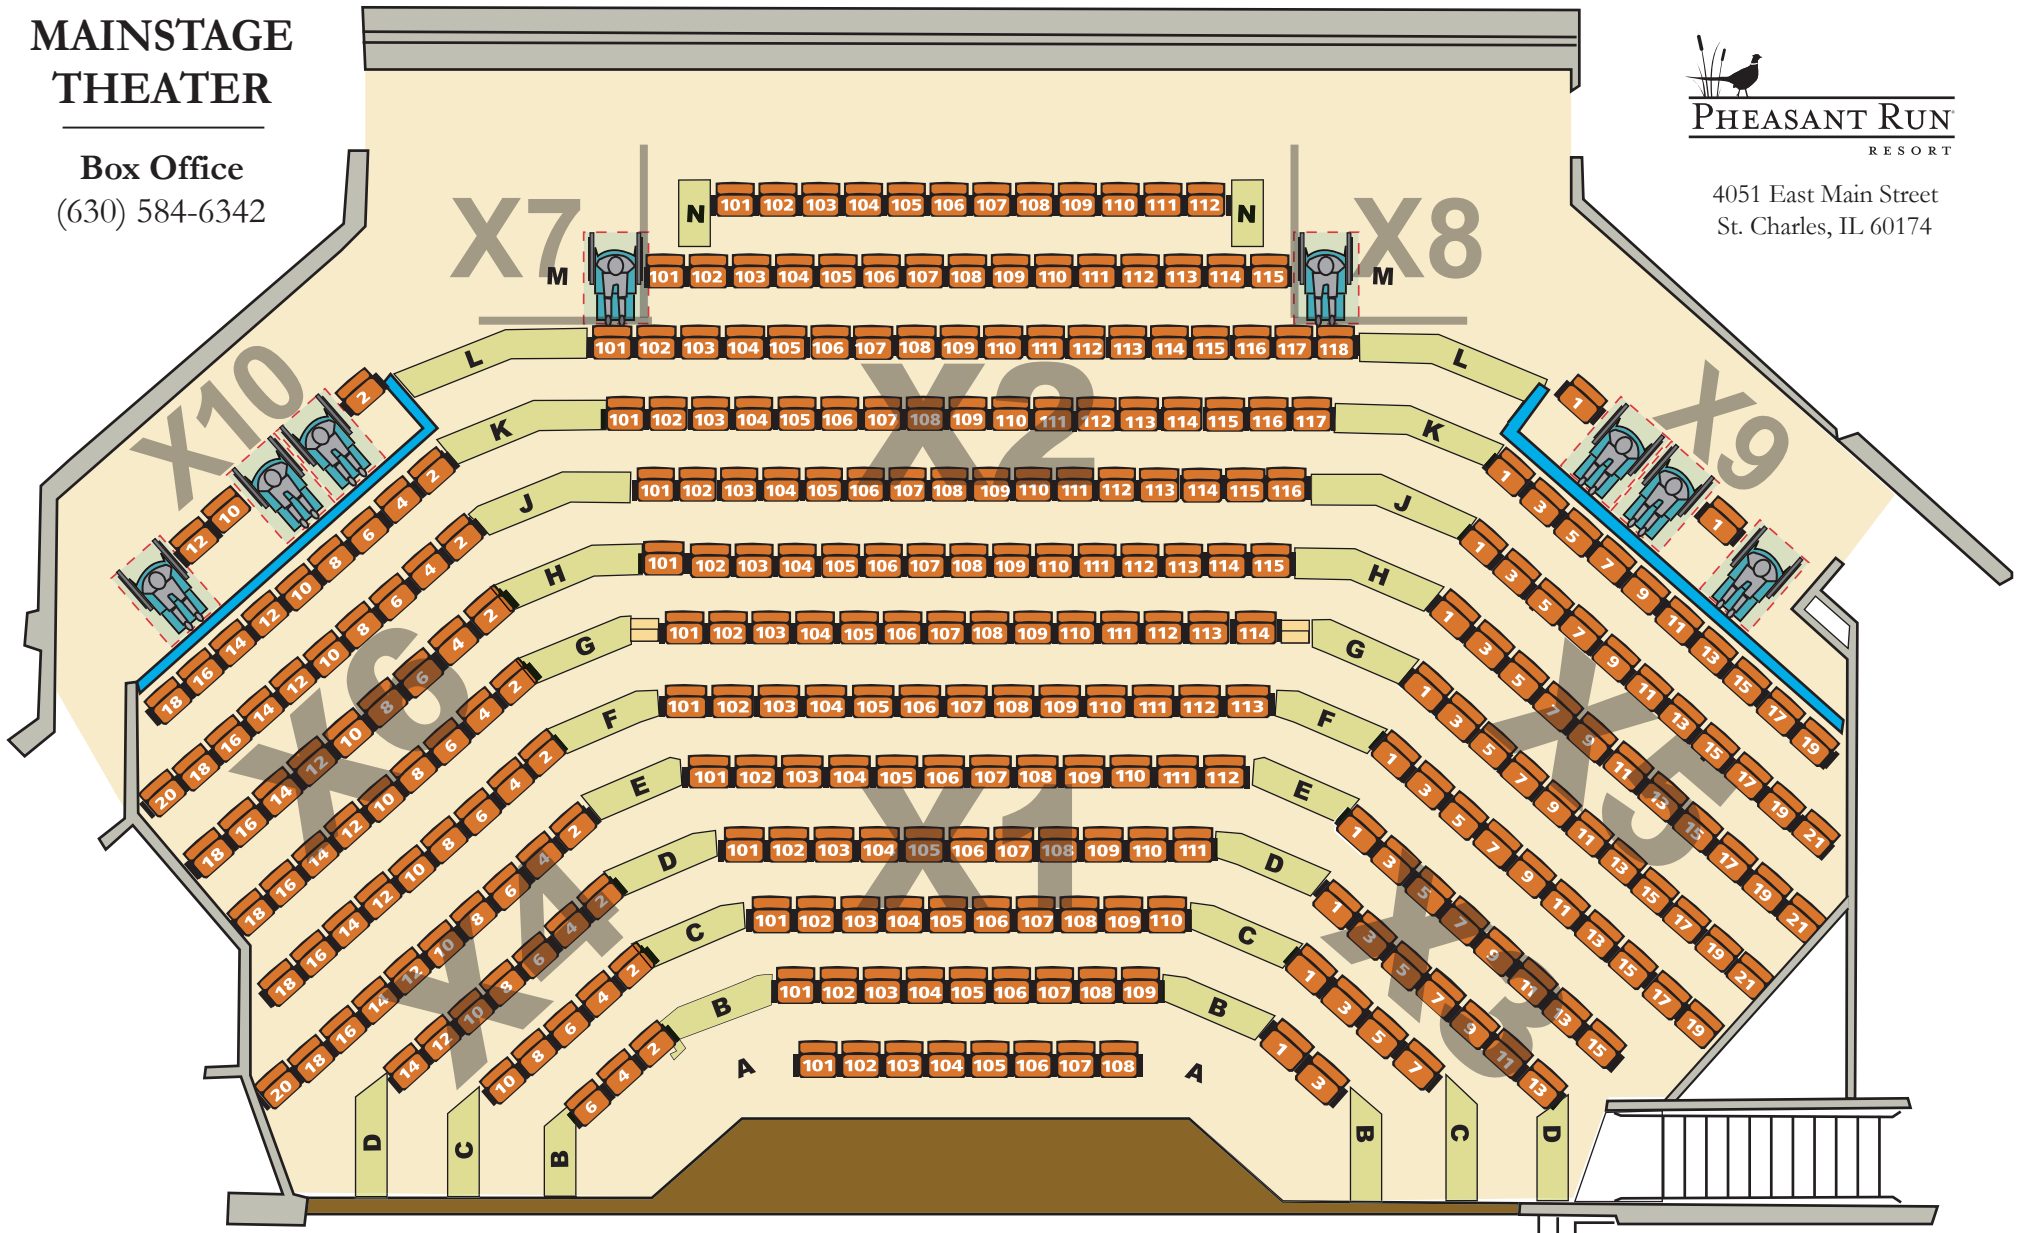

MAINSTAGE THEATER

Box Office
(630) 584-6342

4051 East Main Street
St. Charles, IL 60174

* All seats subject to availability.