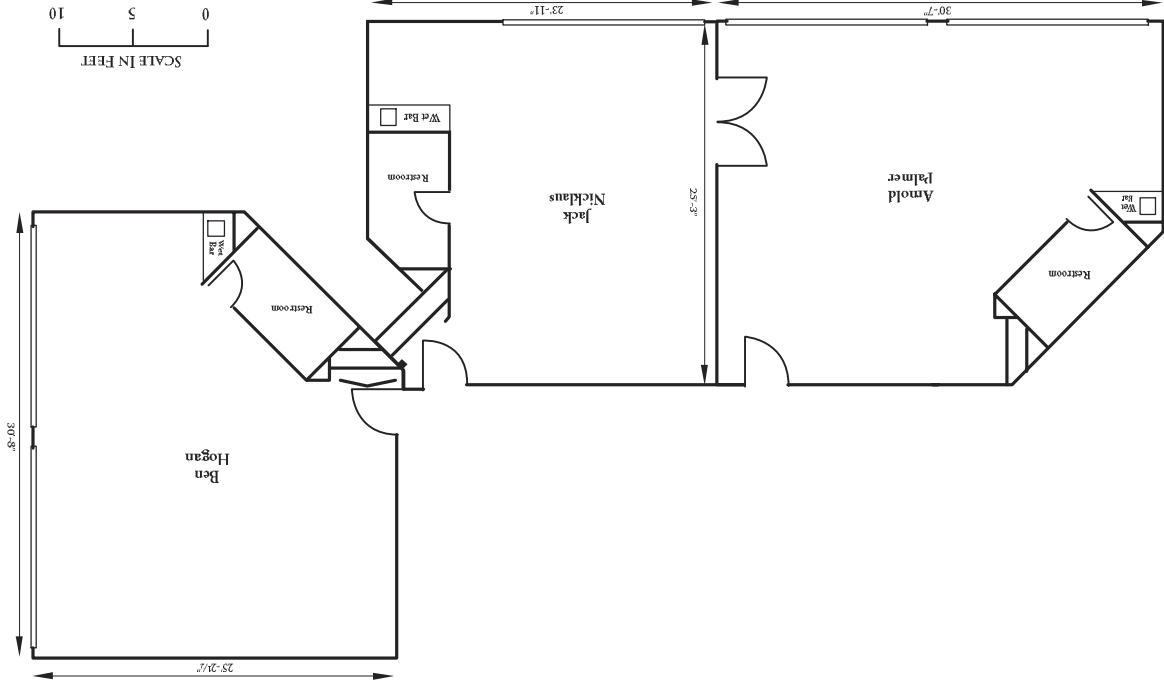

# LEGENDS ROOMS

Centrally located in our Tower, the Legends Rooms range from 450 to 750 square feet and feature 9-foot ceilings, spectacular floor to ceiling windows with light diminishing drapery and views of the golf course and pool area. Private restrooms and wet bars are key features of these rooms.

## LEGENDS ROOMS

Room Name	Reception	Classroom	Theater	Hollow Square	U-Shape	Dining	Ceiling Height	Square Footage
Ben Hogan	100	25	50	24	22	40	9'	750
Jack Nicklaus	75	15	32	20	16	20	9'	450
Arnold Palmer	100	25	50	24	22	40	9'	750