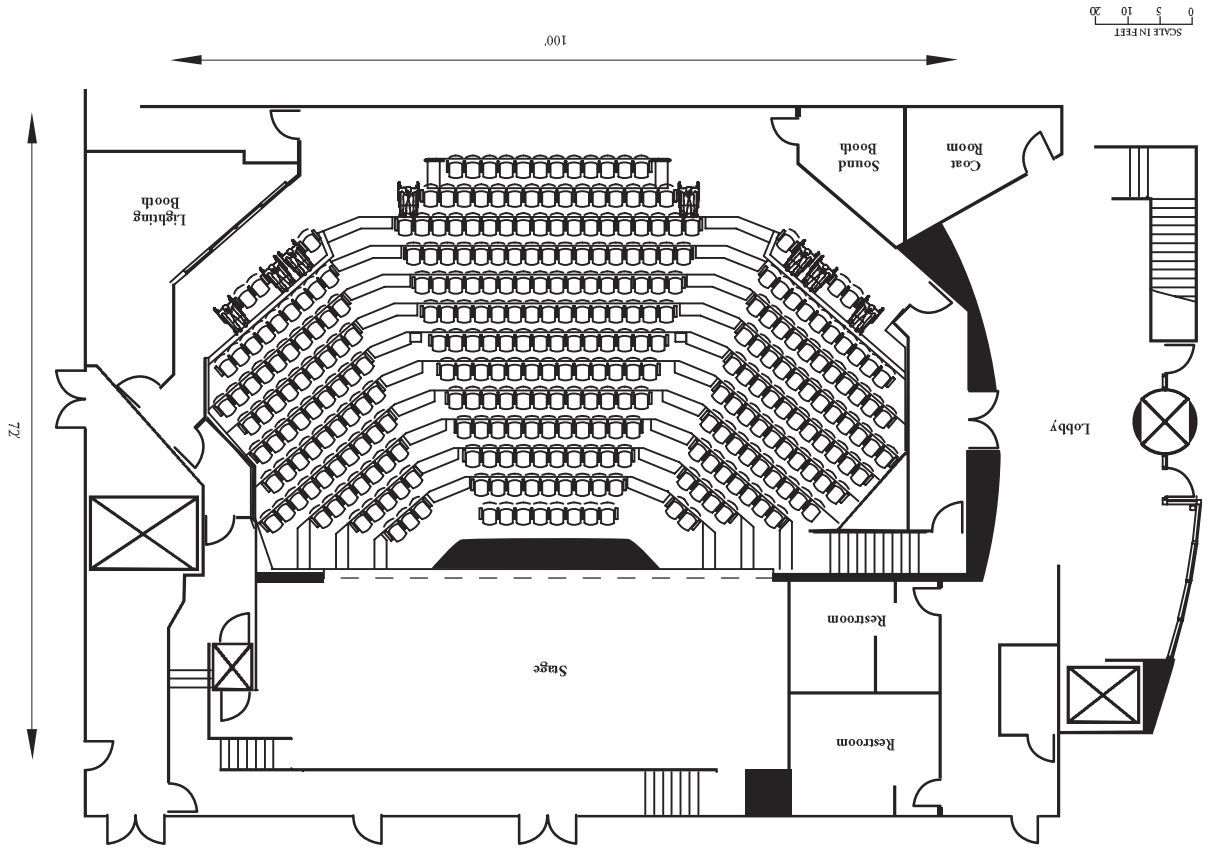

# AMPHITHEATER

Our new 320-seat tiered Amphitheater, adjacent to the Broadway Ballroom, sets the stage for exceptional meetings and training sessions. This facility includes state-of-the-art lighting and sound systems and each seat features a fold-out desk, power outlet and WiFi high-speed Internet access. This venue is ideal for corporate presentations.

## AMPHITHEATER

Room Name	Reception	Classroom	Theater	Hollow Square	U-Shape	Dining	Ceiling Height	Square Footage
Amphitheater	—	—	320	—	—	—	8'3" - 17'9"	8,130

NOTES: