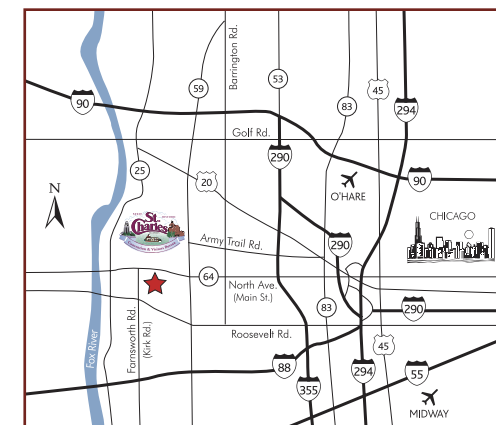

We are located on Route 64 (North Avenue) about 2 miles west of Route 59, adjacent to the DuPage County Airport.

PHEASANT RUN RESORT

4051 East Main Street • St. Charles, Illinois 60174
800-4-PHEASANT (474-3272) • PHEASANTRUN.COM